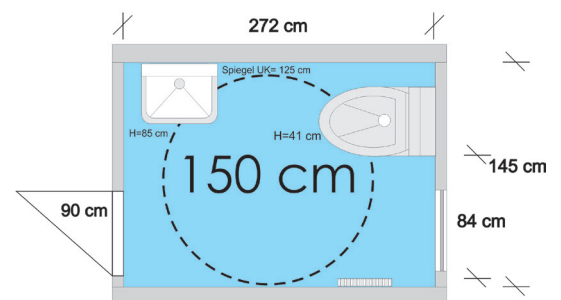

### **INTERIOR AREA**

- Suitable for wheelchairs, level catering area
- Tables and chairs movable
- Lower edge of table 72 cm in height, under-table wheelchair access height 69 cm
- Tables with centre table leg
- No under-counter wheelchair access

Entrance

Interior area

**OUTDOOR DINING AREA**

- Directly in front of the café, terrace floor with wooden boards suitable for wheelchairs
- All tables and chairs movable, size of tables: 70 cm diameter, approx. 45 x 45 cm
- All tables with cruciform base and foot rest, therefore **no under-table wheelchair access**

Outdoor dining area

**TOILET**

- Access to the toilet via ascending corridor (**incline approx. 8 %**, no handrail)
- Door to toilet area: Swing door without handle, clear door width 85 cm
- **The toilets have no handrails and cannot therefore be described as accessible.**
- According to all other criteria, the ladies WC is more suitable for wheelchair users:
- Hinged door with lever handle
- Clear door width 90 cm
- Room dimensions: 272 x 145 cm
- Turning circle of 150 cm guaranteed
- WC height: **41 cm** (standard 46–48 cm)
- WC accessible from the right, 84 cm space adjacent to WC
- Washbasin: 85 cm high, no under-washbasin wheelchair access
- Lower edge of mirror at a height of 125 cm
- No emergency bell available

Access to toilet

Toilet

Pendeltüre im Vorraum TB= 85 cm