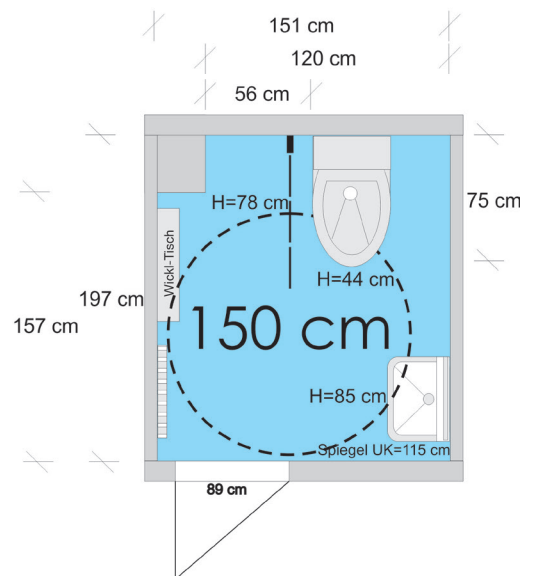

ADDITIONAL INFO

- Baby changing facilities in the ladies WC
- Non-smoking facility
- Smoking permitted in the outdoor dining area
- Cash payments only (ATM nearby)